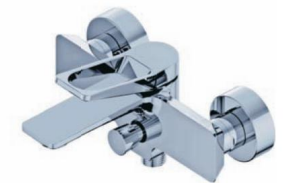

Firm Edges

Fanciful of design, Match the human body. Operate with proficiency, cold and hot Water mixture, such as what you expected

LB-9588
Single lever shower mixer

LB-9501
Single lever basin mixer

LB-9501M
Single lever basin mixer

LB-9501H
Single lever basin mixer

LB-9508
Single lever bidet mixer

LB-9505
Single lever kitchen mixer

LB-9504
Single lever shower mixer

LB-9506
Single lever wall-mounted kitchen shower mixer

LB-9503
Single lever bath-shower mixer

LB-9588A
Single lever shower mixer

LB-9501A
Single lever basin mixer

LB-9501MA
Single lever basin mixer

LB-9501HA
Single lever basin mixer

LB-9508A
Single lever bidet mixer

LB-9505A
Single lever kitchen mixer