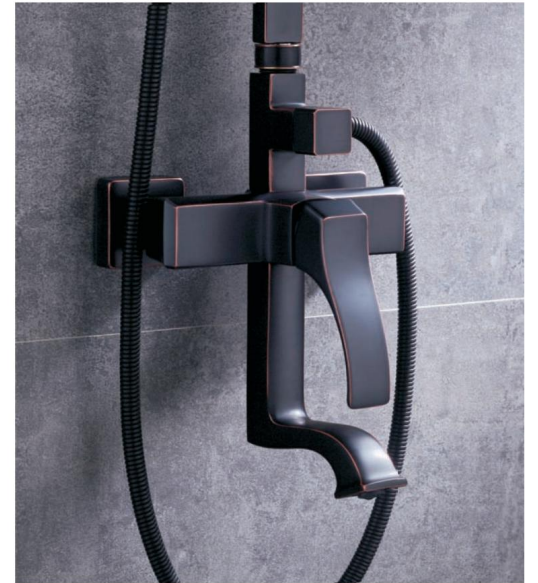

Feeling art
Taste life