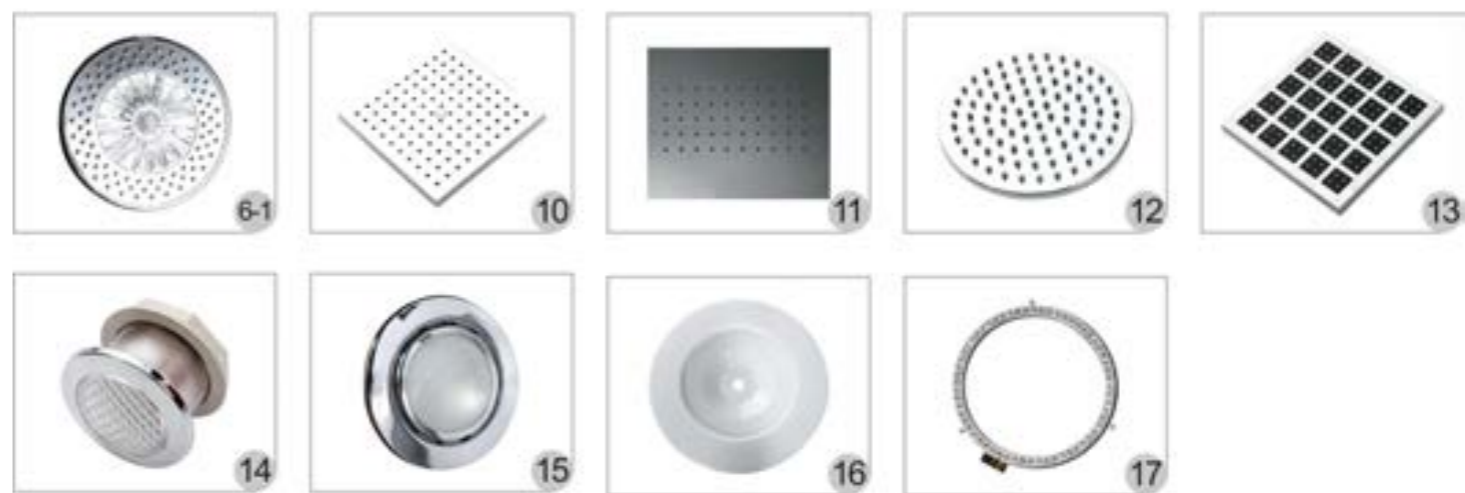

顶喷 TOP SHOWER